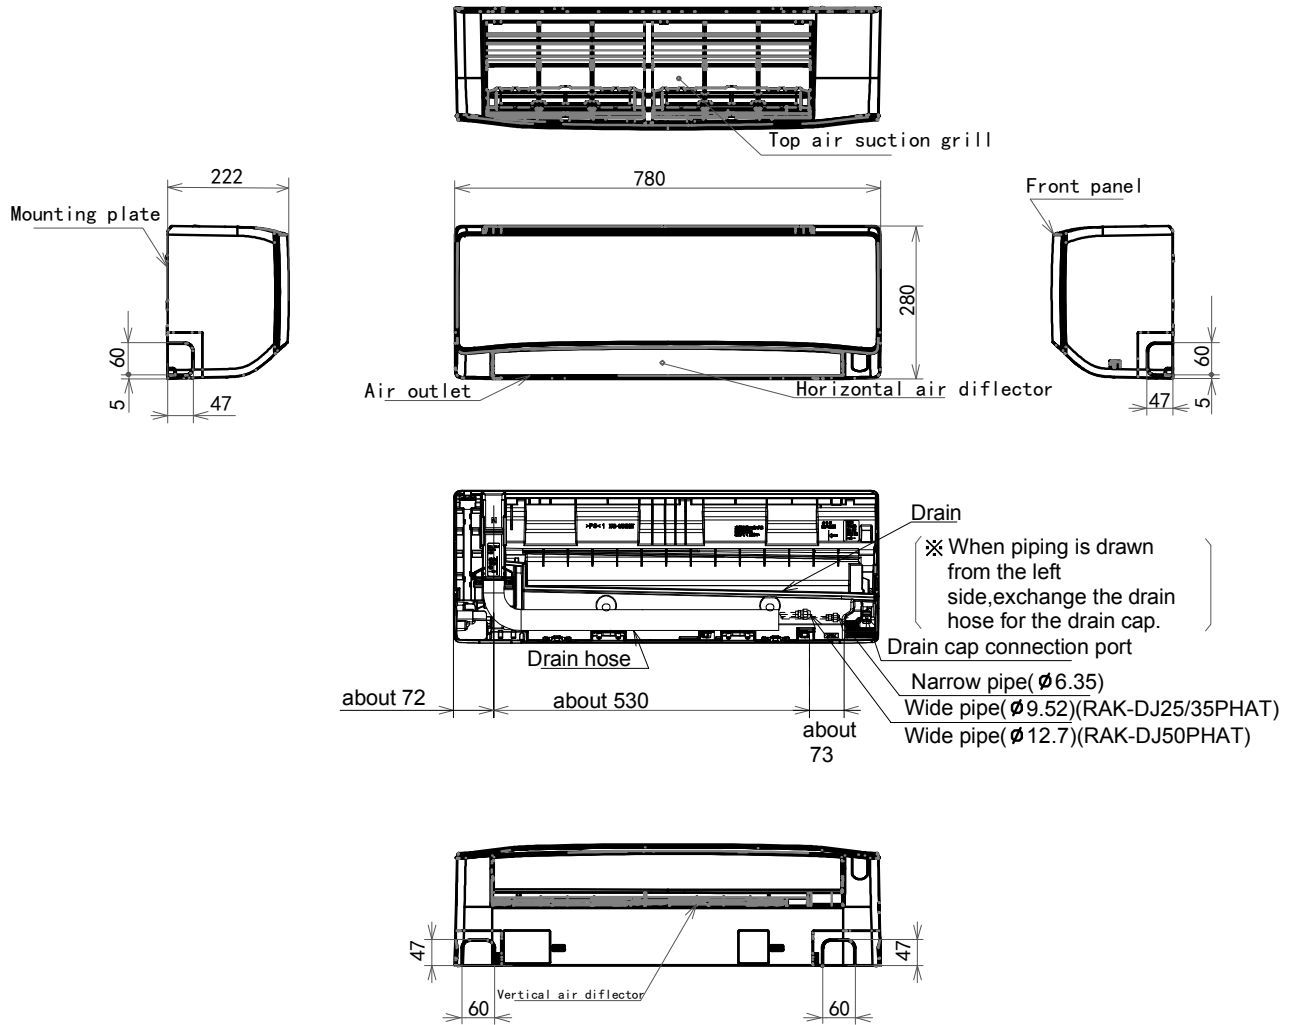

2 DIMENSIONAL DATA

2.1. WALL TYPE: RAK-DJ25PHAT,RAK-DJ35PHAT,RAK-DJ50PHAT

Unit: mm

2.2. WALL TYPE: RAC-DJ25PHAT,RAC-DJ35PHAT

Unit: mm

2.3. WALL TYPE: RAC-DJ50PHAT

Unit : mm