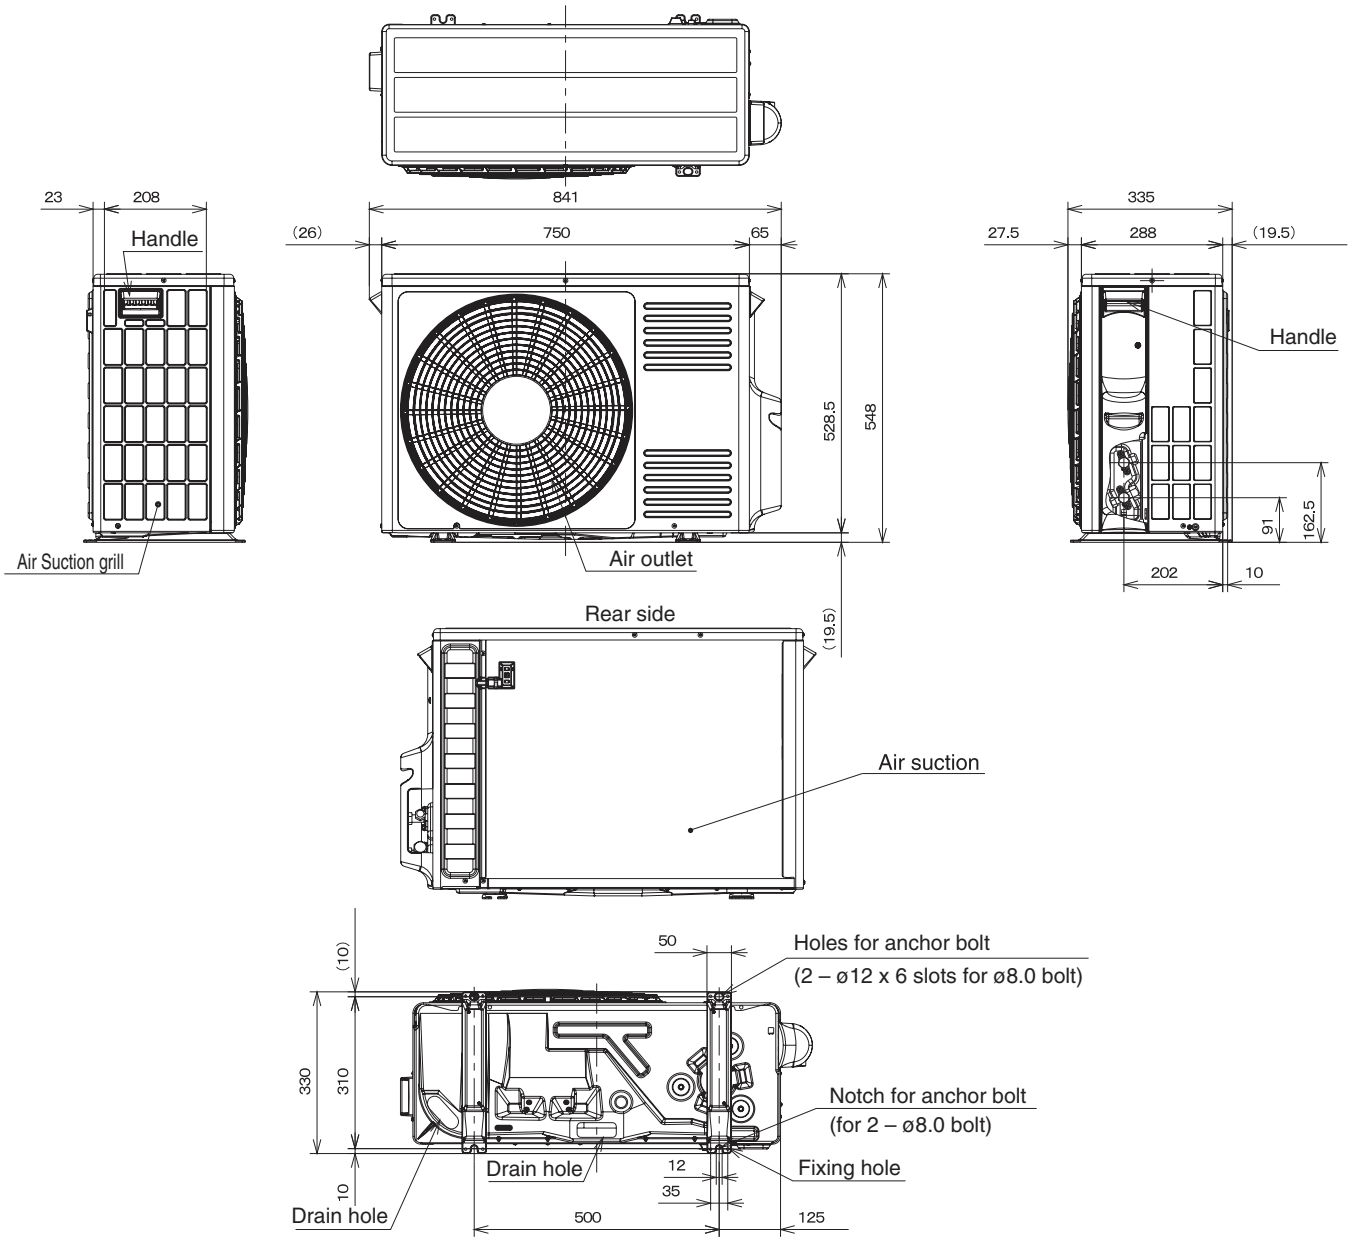

2 DIMENSIONAL DATA

2.1. WALL TYPE: RAK-DJ25PHAT,RAK-DJ35PHAT,RAK-DJ50PHAT

Unit: mm

2.2. WALL TYPE: RAC-DJ25PHAT,RAC-DJ35PHAT

Unit: mm

2.3. WALL TYPE: RAC-DJ50PHAT

Unit : mm