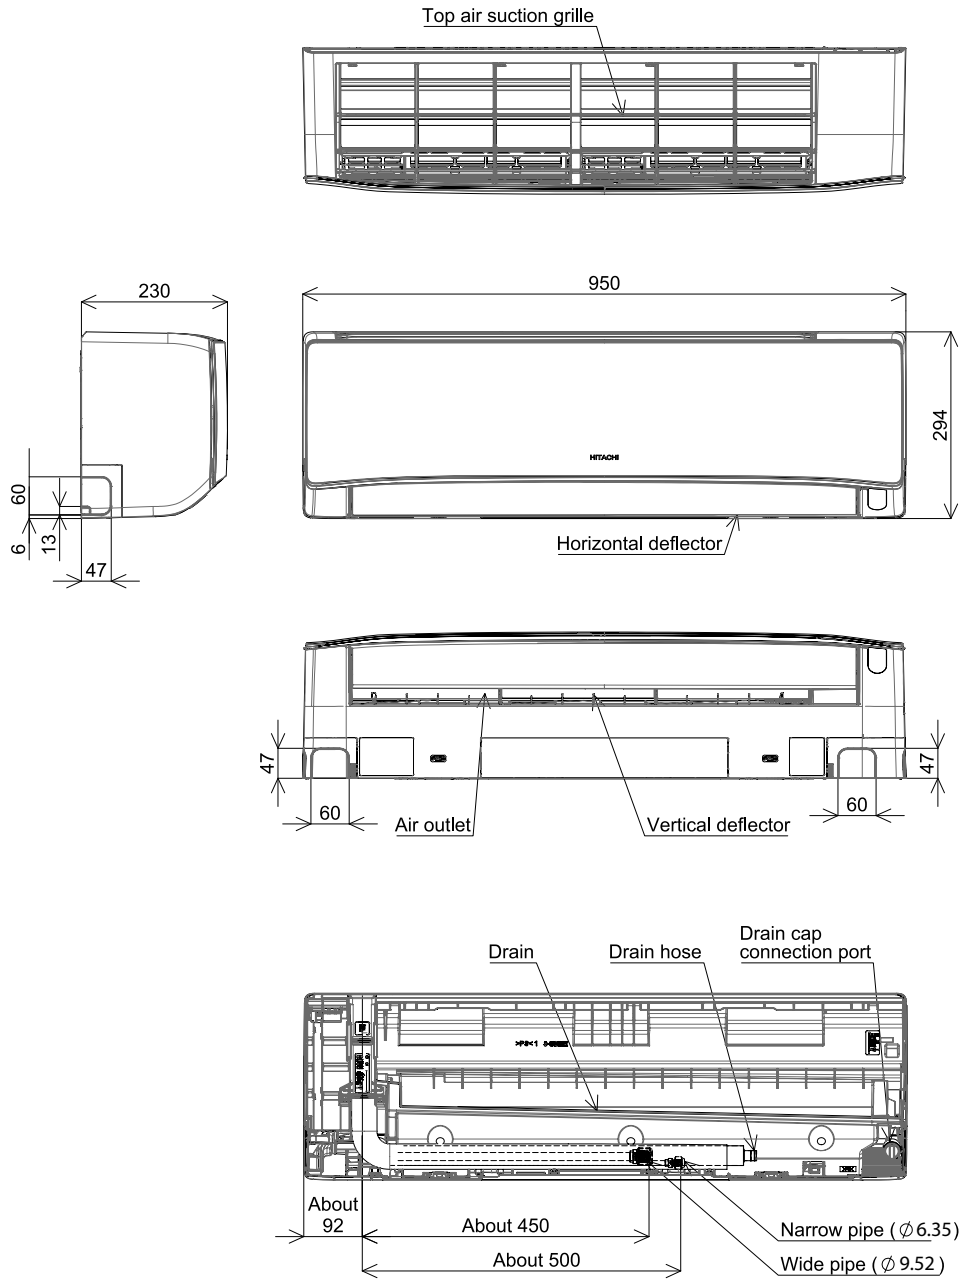

# CONSTRUCTION AND DIMENSIONAL DIAGRAM

RAK-DJ60PHAT

\*When piping is drawn from left side, exchange the Drain hose for the Drain cap.

# CONSTRUCTION AND DIMENSIONAL DIAGRAM

RAK-DJ70PHAT

# CONSTRUCTION AND DIMENSIONAL DIAGRAM

RAC-DJ60PHAT

# CONSTRUCTION AND DIMENSIONAL DIAGRAM

RAC-DJ70PHAT