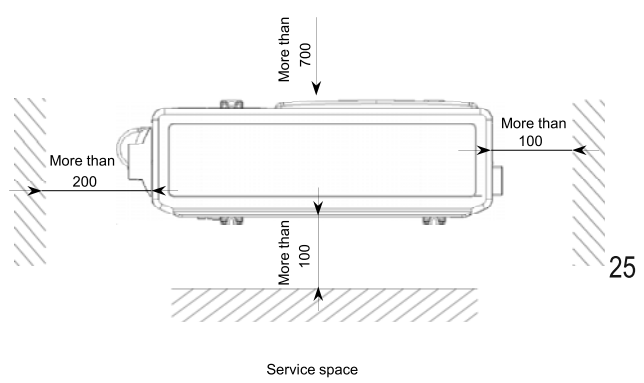

CONSTRUCTION AND DIMENSIONAL DIAGRAM

RAC-DJ60PHAT