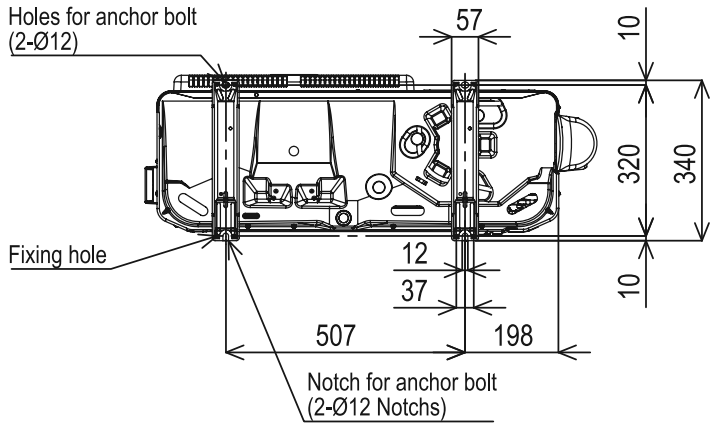

CONSTRUCTION AND DIMENSIONAL DIAGRAM

RAC-DJ60PHAT