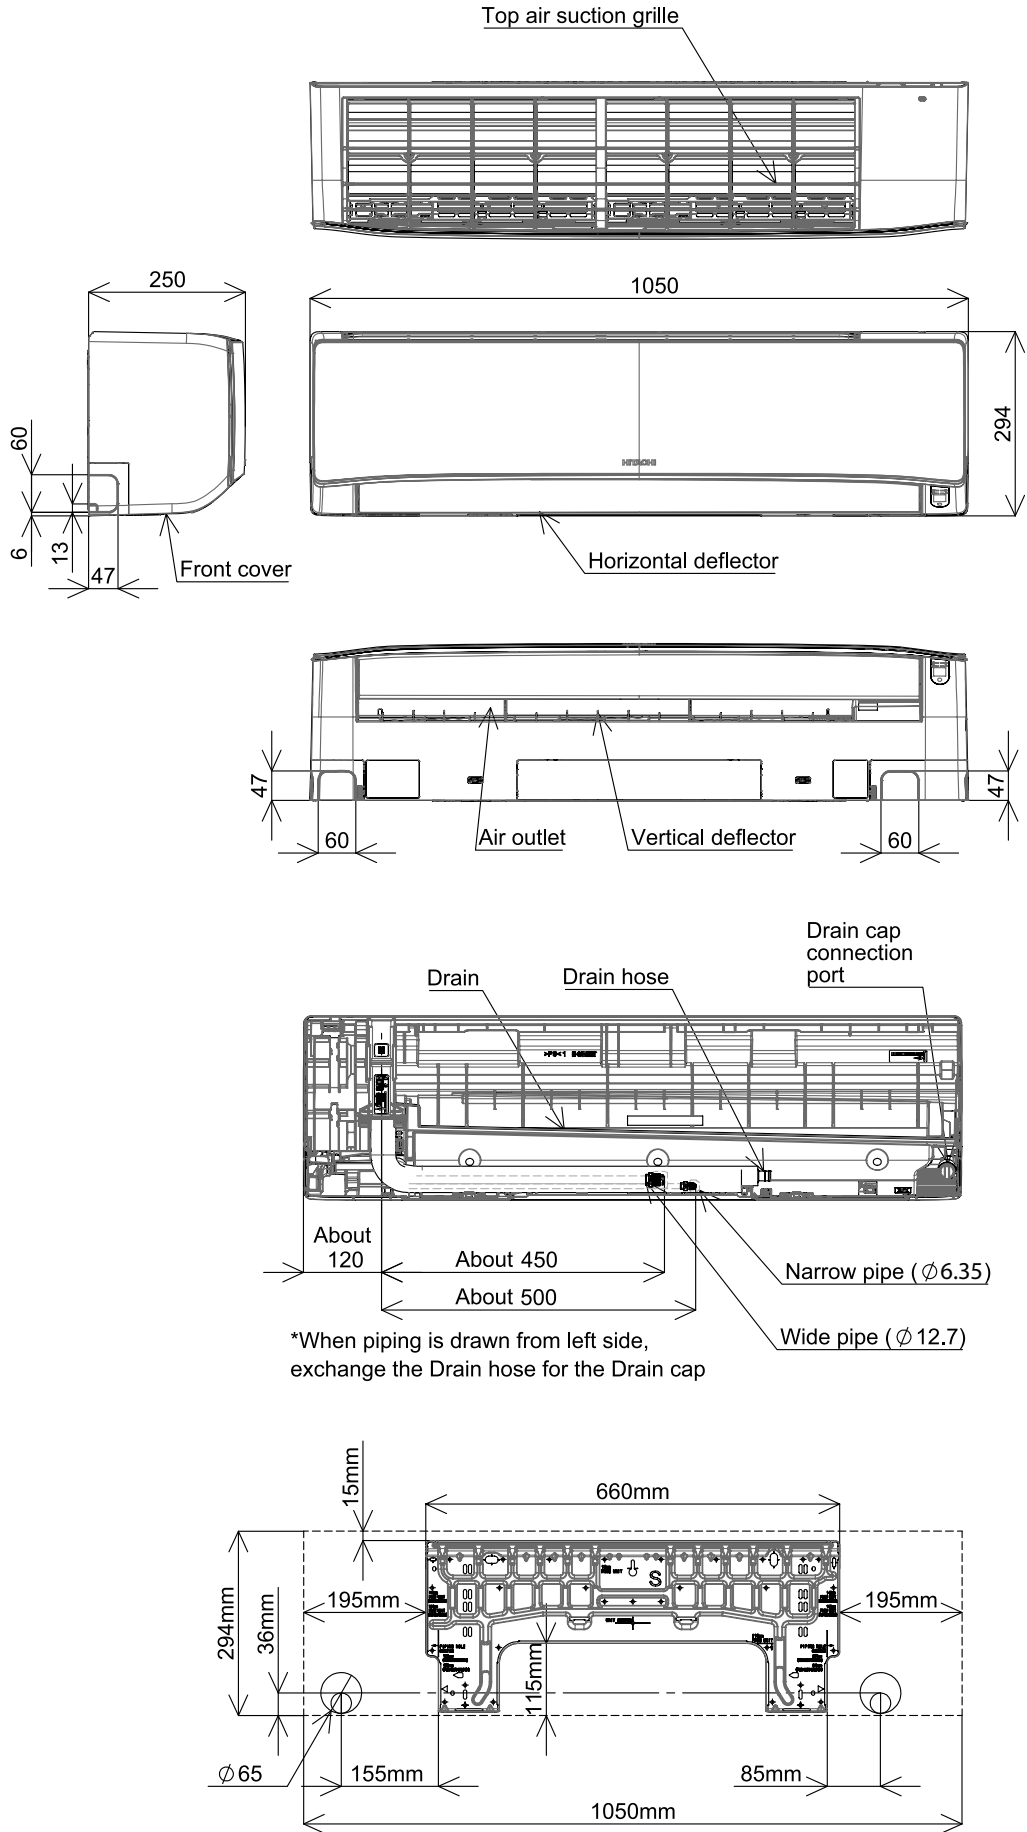

# CONSTRUCTION AND DIMENSIONAL DIAGRAM

RAK-DJ60PHAT

\*When piping is drawn from left side, exchange the Drain hose for the Drain cap.

# CONSTRUCTION AND DIMENSIONAL DIAGRAM

RAK-DJ70PHAT