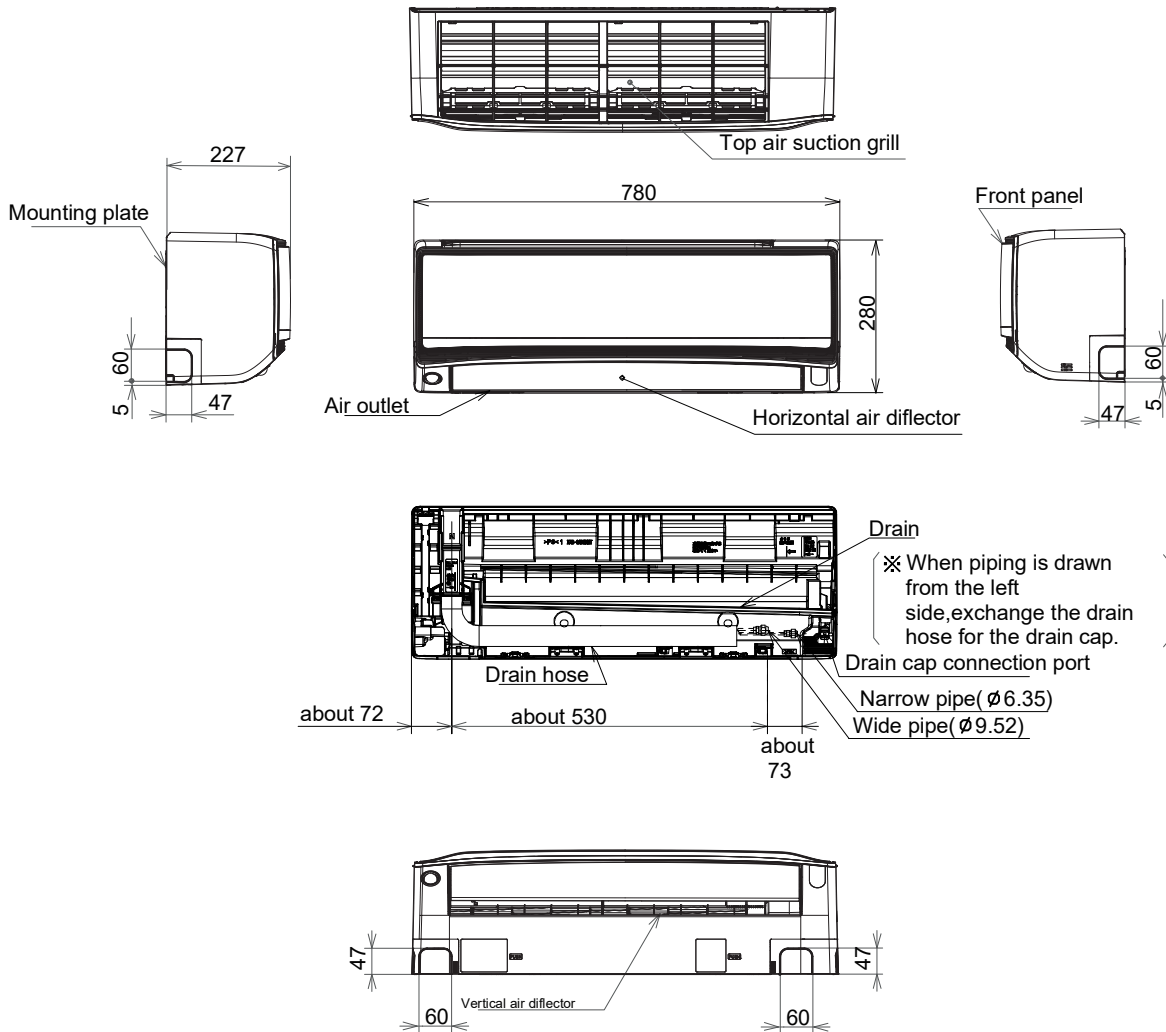

## 2 DIMENSIONAL DATA

### 2.1. WALL TYPE: RAK-VJ25PHAT,RAK-VJ35PHAT

Unit: mm

2.2. WALL TYPE: RAC-VJ25PHAT,RAC-VJ35PHAT

Unit : mm

View from the rear