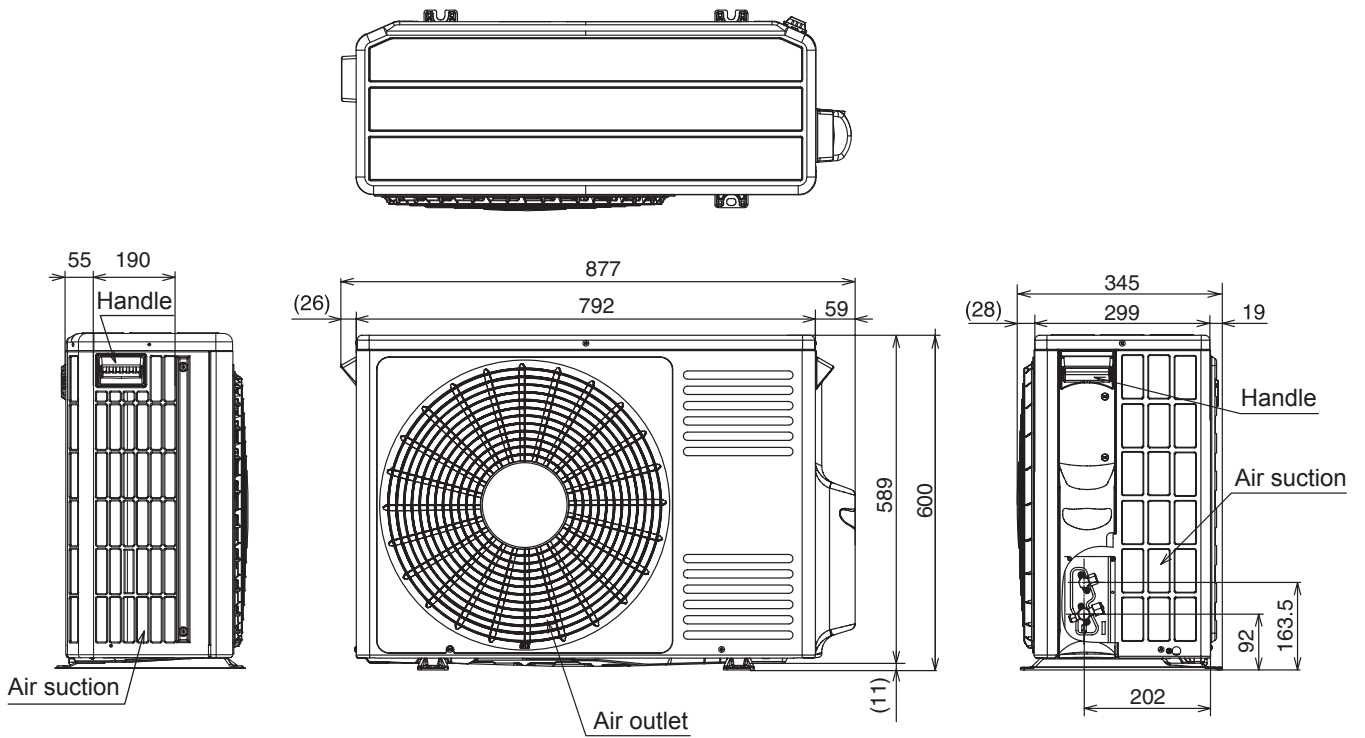

## 2 DIMENSIONAL DATA

### 2.1. WALL TYPE: RAK-VJ25PHAT,RAK-VJ35PHAT

Unit: mm

2.2. WALL TYPE: RAC-VJ25PHAT,RAC-VJ35PHAT

Unit : mm

View from the rear