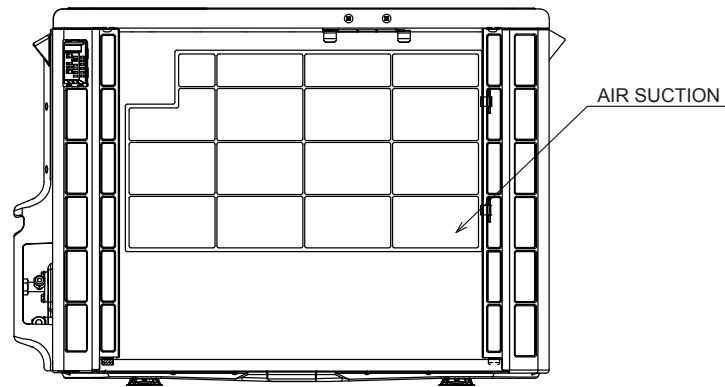

## 2 DIMENSIONAL DATA

### 2.1. WALL TYPE: RAK-VJ25PHAT,RAK-VJ35PHAT

Unit: mm

2.2. WALL TYPE: RAC-VJ25PHAT,RAC-VJ35PHAT

Unit : mm

View from the rear