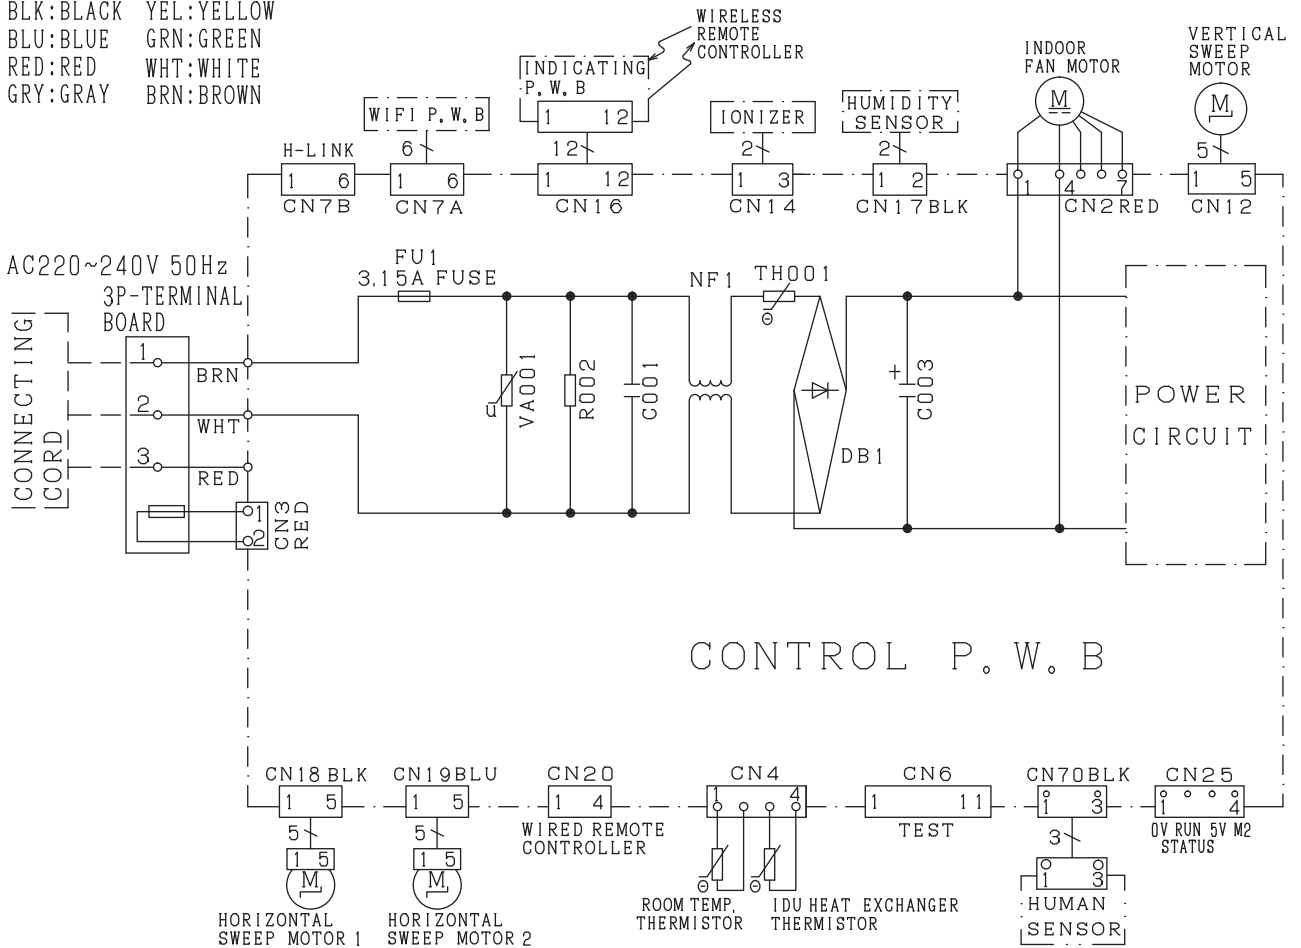

7 WIRING DIAGRAM

7.1. RAK-VJ25/35PHAT

EE0024706A

WIRING DIAGRAM

BLK:BLACK YEL:YELLOW
 BLU:BLUE GRN:GREEN
 RED:RED WHT:WHITE
 GRY:GRAY BRN:BROWN

CAUTION! HIGH VOLTAGE | **TURN OFF THE POWER SOURCE** DURING THE SERVICE WORK.

※ SOME MODELS NOT NEED TO INSTALL WIFI P.W.B , IONIZER , HUMAN SENSOR

7.2. RAC-VJ25/35PHAT

[WIRING DIAGRAM]