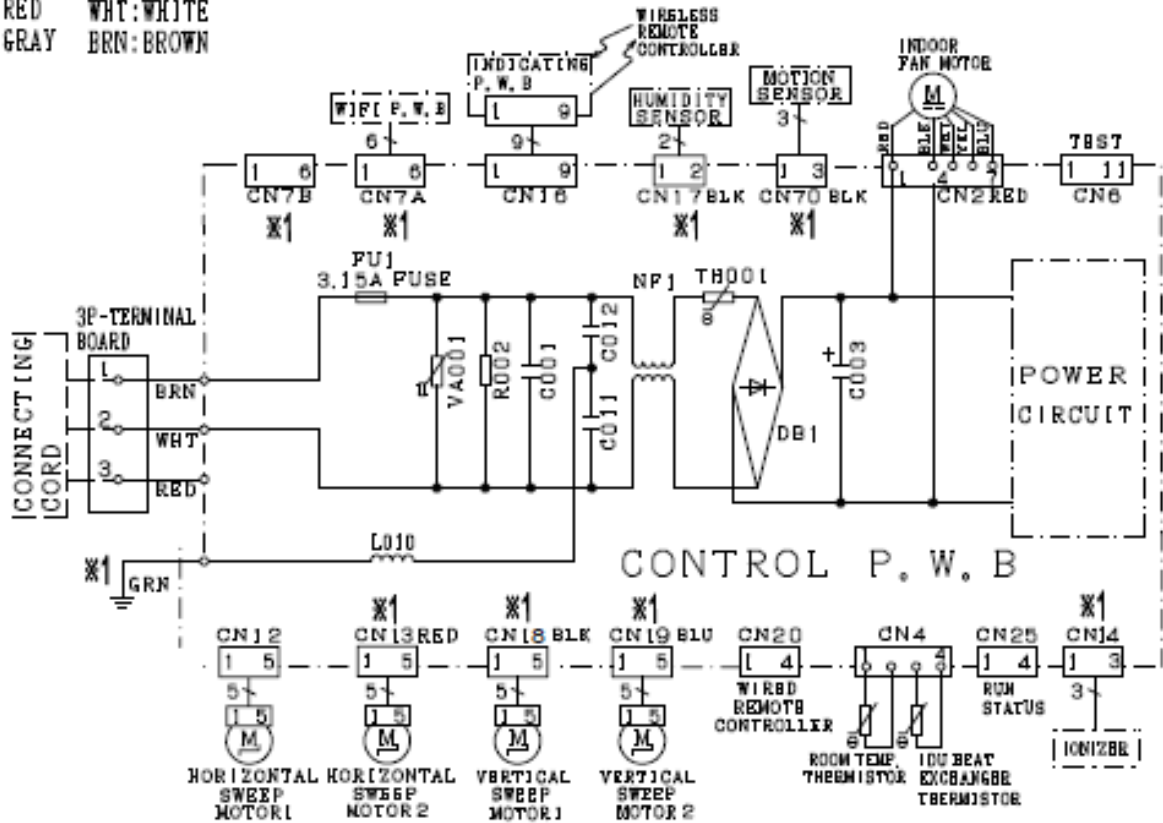

7 WIRING DIAGRAM

7.1. RAK-VJ50PHAT, RAK-VJ60PHAT, RAK-VJ70PHAT

BLK:BLACK YEL:YELLOW
 BLU:BLUE GRN:GREEN
 RED:RED WHT:WHITE
 GRY:GRAY BRN:BROWN

※1: SOME MODEL DO NOT
 HAVE THIS FUNCTION

CAUTION! TURN OFF THE POWER
 HIGH SOURCE DURING THE
 VOLTAGE SERVICE WORK.

7.2. RAC-VJ50PHAT, RAC-VJ60PHAT, RAC-VJ70PHAT