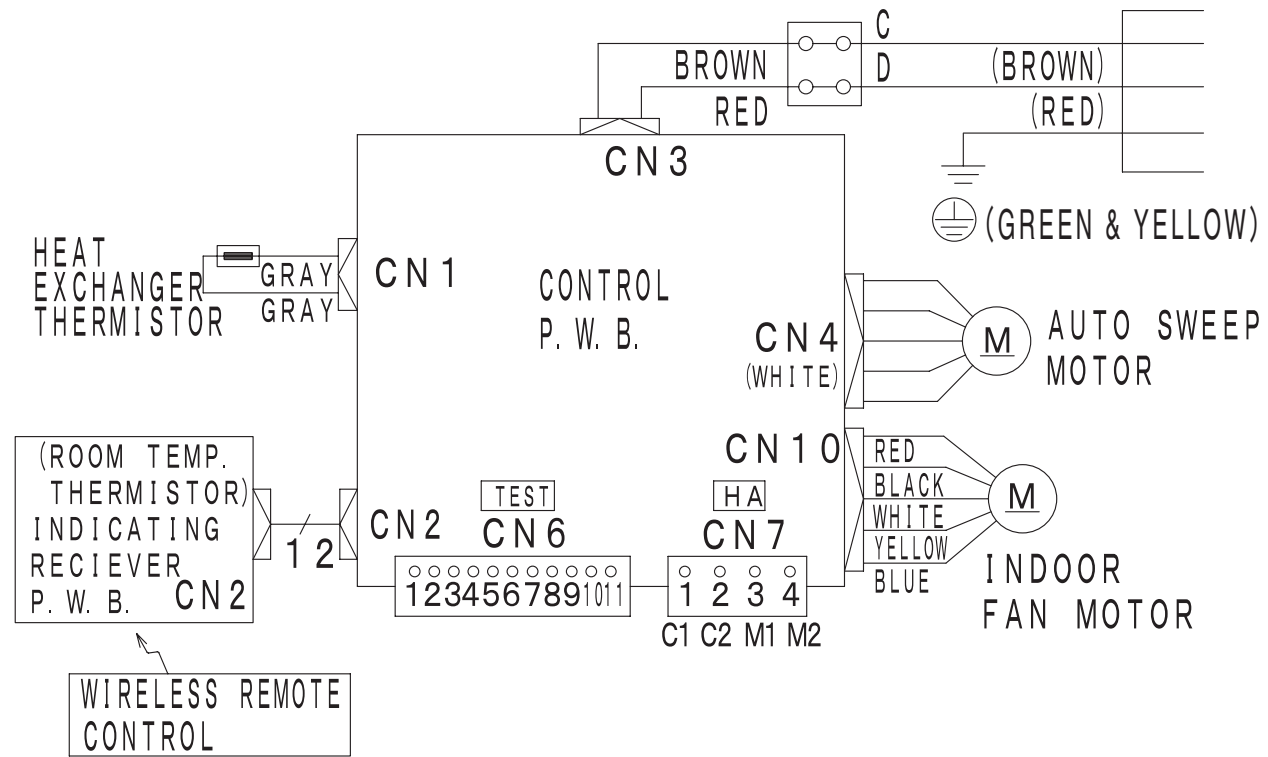

WIRING DIAGRAM

MODEL RAS-25YHA3 / RAC-25YHA3
RAS-35YHA4 / RAC-35YHA4

CAUTION

The marked parts  are very important ones for safety.

OUTDOOR UNIT

INDOOR UNIT

WIRING DIAGRAM

BLU: BLUE ORN: ORANGE
BLK: BLACK RED: RED
BRN: BROWN WHT: WHITE
GRN: GREEN YEL: YELLOW
GRY: GRAY