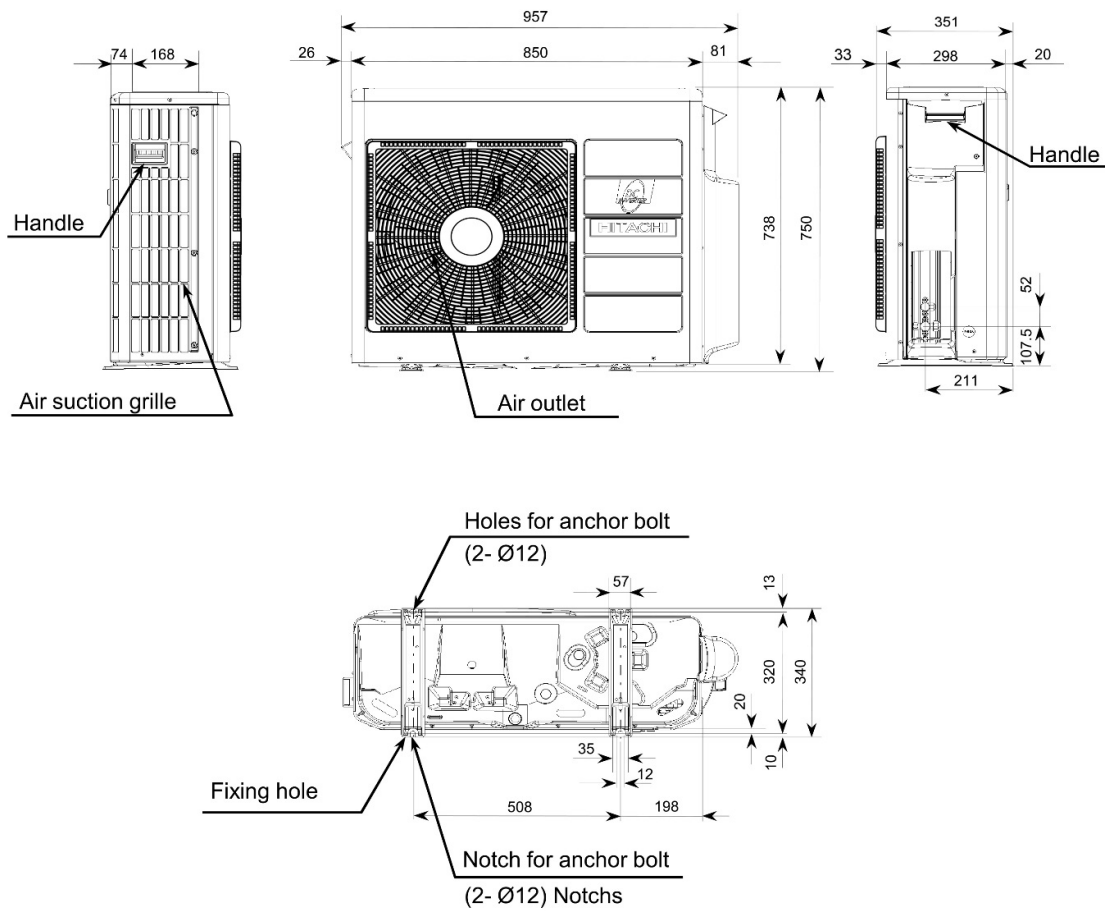

2 DIMENSIONAL DATA

2.1. INDOOR WALL TYPE: RAS-S50YHA, RAS-S60YHA, RAS-S70YHA, RAS-S80YHA

2.2. INDOOR WALL TYPE: RAS-E50YHA, RAS-E60YHA

2.6. OUTDOOR: RAC-S50YHA, RAC-E50YHA, RAC-S60YHA, RAC-E60YHA

2.7. OUTDOOR: RAC-S70YHA, RAC-E70YHA, RAC-S80YHA, RAC-E80YHA

Unit: mm