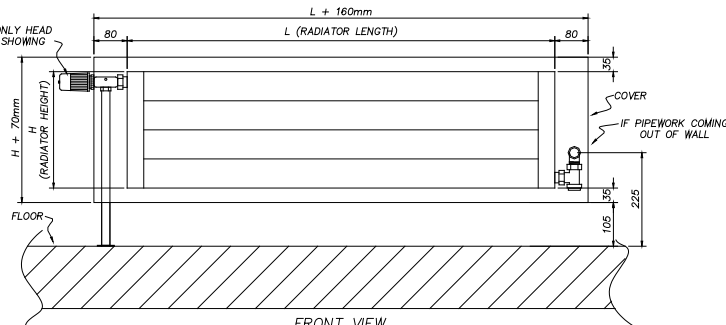

FRONT VIEW
COVER OVER RADIATOR