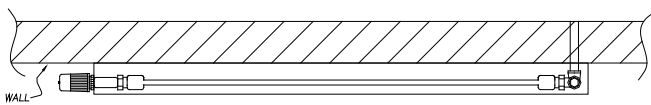

Aquatherm Saferad

Features:

- Low surface temperature of 43°C with water temperatures of 82/71°C
- Super robust construction
- Concealed pipes and valves
- Large selection of sizes, heat outputs and colours
- Fast deliveries

Applications:

- Geriatric Hospitals
- Children's Wards
- Mental Health Hospitals
- Detention Facilities

PLAN VIEW